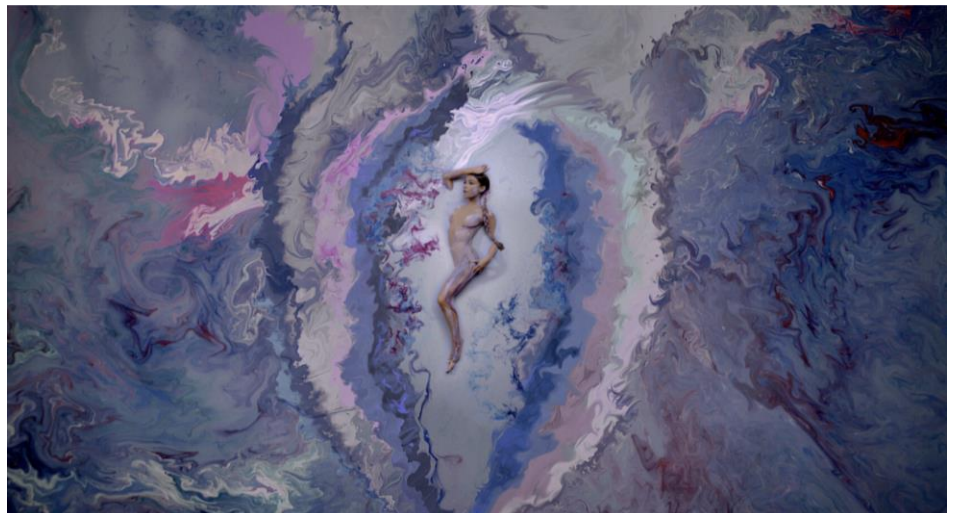

X

X

**ALEXA MEADE**

*WONDERLAND DREAMS*  
BY ALEXA MEADE

## About ALEXA MEADE

Alexa Meade's multidisciplinary art has been exhibited worldwide and recognized with a Tribeca Disruptive Innovation Award. She painted Ariana Grande for "God is a Woman" and was the first-ever Artist-in-Residence at the Perimeter Institute for Theoretical Physics.

## ALEXA MEADE x Ariana Grande Collaboration

For the [God is a Woman](#) music video, Alexa Meade painted on Ariana Grande's body in a pool of paint, inspired by the Alexa // Sheila milk series. The video has nearly 300 million views on Youtube.