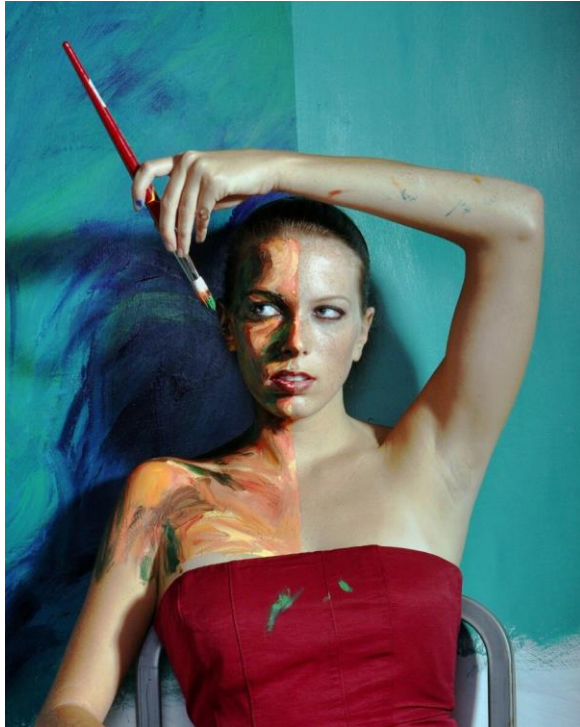

X

X

**ALEXA MEADE**

*WONDERLAND DREAMS*  
BY ALEXA MEADE

## About ALEXA MEADE

Alexa Meade's multidisciplinary art has been exhibited worldwide and recognized with a Tribeca Disruptive Innovation Award. She painted Ariana Grande for "God is a Woman" and was the first-ever Artist-in-Residence at the Perimeter Institute for Theoretical Physics.

## ALEXA MEADE x Ariana Grande Collaboration

For the [God is a Woman](#) music video, Alexa Meade painted on Ariana Grande's body in a pool of paint, inspired by the Alexa // Sheila milk series. The video has nearly 300 million views on Youtube.